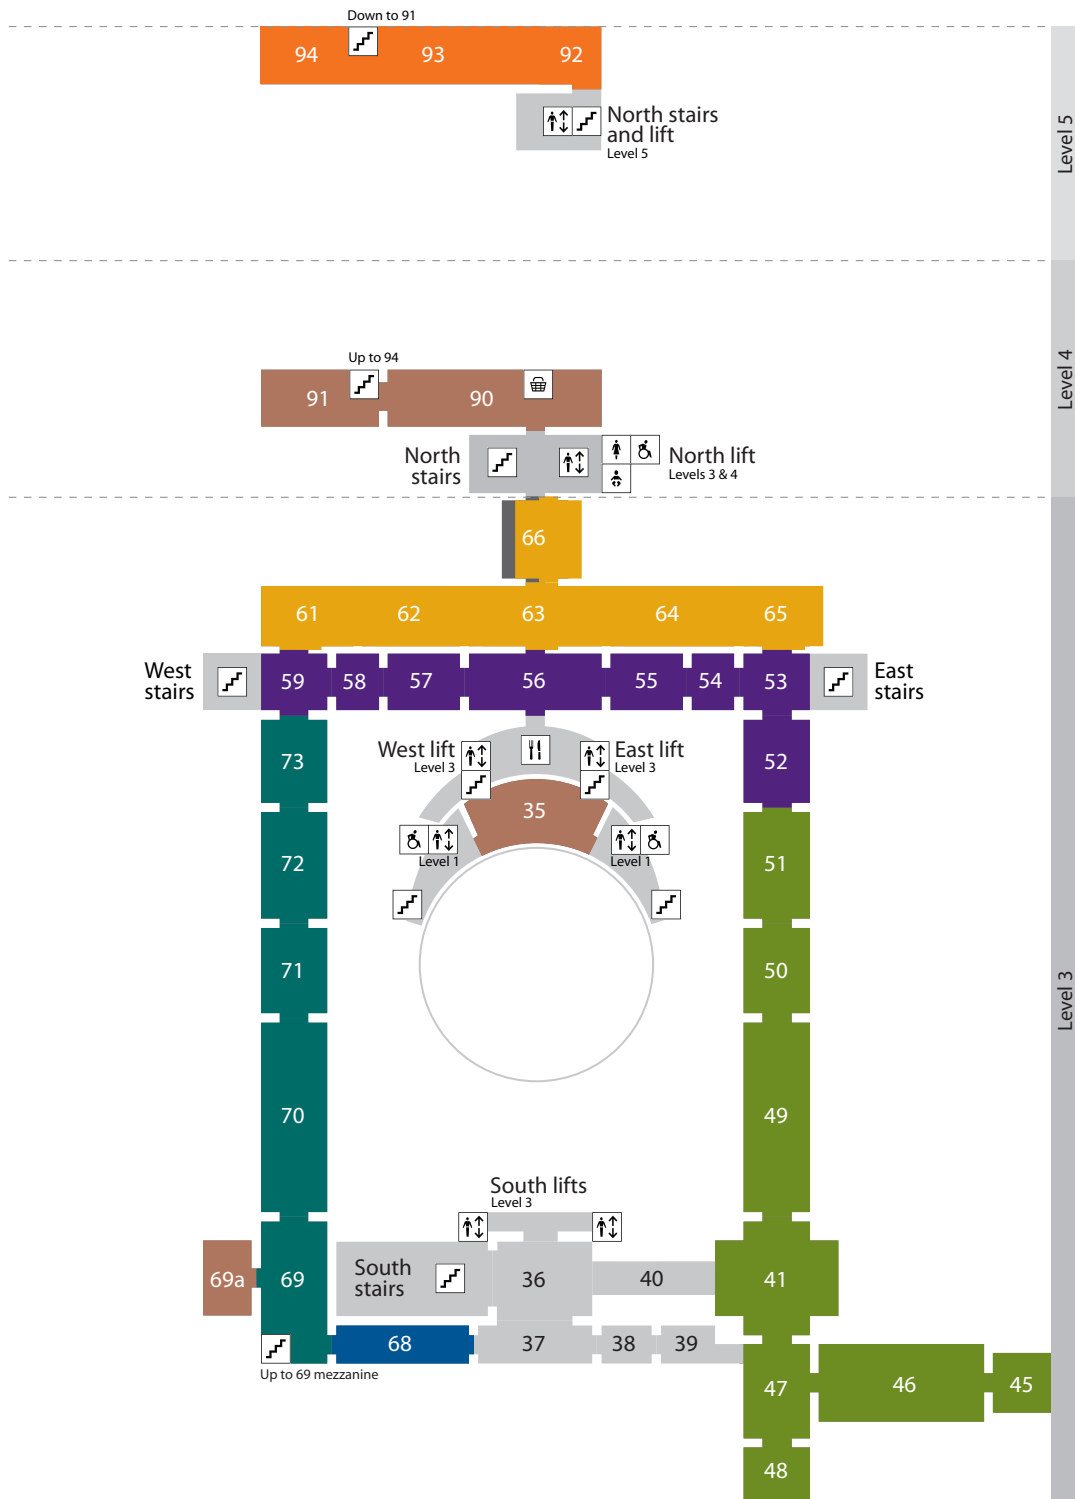

THE BRITISH MUSEUM

Upper floor

- | | | | |
|---|--|---|---|
|  Toilets |  Shop |  Information |  Audio tour |
|  Accessible toilet |  Court Restaurant |  Tickets |  Stairs |
|  Baby changing |  Café |  Cloakroom |  Lift |
|  Baby feeding |  Telephone |  Large luggage |  Level access lift |